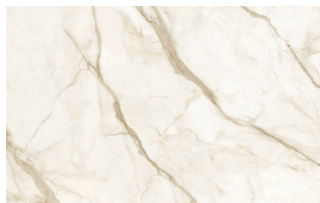

Mirrors

Line

Line is rectangular mirror with polished edge, very simple, storage shelf, embellished with a stoneware faceplate, and hanging bar.

ORGANIZED MIRROR

The Line mirror, in addition to the metal storage shelf in various finishes, which is perfect as a drawer emptier, is also equipped with a hanging bar at the bottom. Upon request, it can be accessorized with LED perimeter light. It is suitable as a mirror for the entrance hall, bedroom, bathroom.

FINISHES

In what finish do you want the Line shelf faceplate and the metal part of the shelf itself? Find out the finishes to choose from.

Stoneware

STONEWARE

Matt stoneware

Azalai nero

Jasper moka

Storm grigio

Storm nero

Senda grigio

Pacific bianco

Glossy stoneware

Noir desir

Calacatta oro

Breche capraia