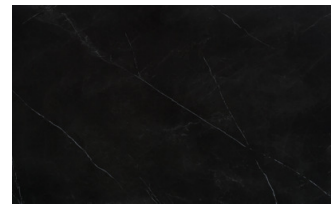

Mirrors

Line

Line is rectangular mirror with polished edge, very simple, storage shelf, embellished with a stoneware faceplate, and hanging bar.

ORGANIZED MIRROR

The Line mirror, in addition to the metal storage shelf in various finishes, which is perfect as a drawer emptier, is also equipped with a hanging bar at the bottom. Upon request, it can be accessorized with LED perimeter light. It is suitable as a mirror for the entrance hall, bedroom, bathroom.

FINISHES

In what finish do you want the Line shelf faceplate and the metal part of the shelf itself? Find out the finishes to choose from.

Stoneware

STONEWARE

Matt stoneware

Azalai nero

Jasper moka

Storm grigio

Storm nero

Senda grigio

Pacific bianco

Glossy stoneware

Noir desir

Calacatta oro

Breche capraia