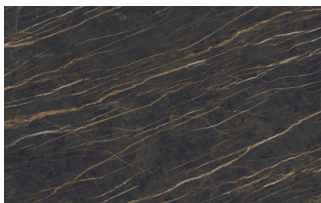

Mirrors

Line

Line is rectangular mirror with polished edge, very simple, storage shelf, embellished with a stoneware faceplate, and hanging bar.

ORGANIZED MIRROR

The Line mirror, in addition to the metal storage shelf in various finishes, which is perfect as a drawer emptier, is also equipped with a hanging bar at the bottom. Upon request, it can be accessorized with LED perimeter light. It is suitable as a mirror for the entrance hall, bedroom, bathroom.

FINISHES

In what finish do you want the Line shelf faceplate and the metal part of the shelf itself? Find out the finishes to choose from.

Stoneware

STONEWARE

Matt stoneware

Azalai nero

Jasper moka

Storm grigio

Storm nero

Senda grigio

Pacific bianco

Glossy stoneware

Noir desir

Calacatta oro

Breche capraia