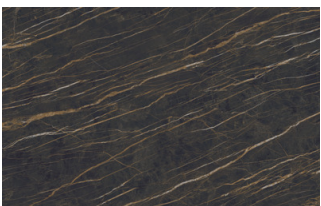

Matt stoneware

Azalai nero

Jasper moka

Storm grigio

Storm nero

Senda grigio

Pacific bianco

Glossy stoneware

Noir desir

Calacatta oro

Breche capraia

Textured finishes

TEXTURED FINISHES

Textured finishes

Avana

Oak carbone