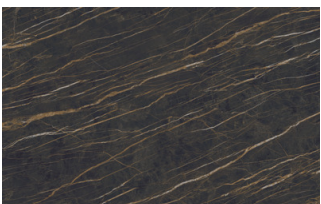

Titanium

Piombo

Nichel

ossido ottone

ossido bronzo

Essences

WOODS 1

Woods 1

Canaletto Walnut

Stoneware

STONEWARE

Matt stoneware

Azalai nero

Jasper moka

Storm grigio

Storm nero

Senda grigio

Pacific bianco

Glossy stoneware

Noir desir

Calacatta oro

Breche capraia

Textured finishes

TEXTURED FINISHES