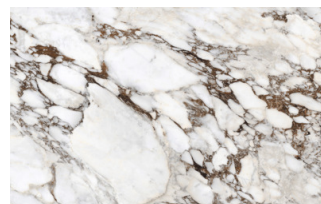

Canaletto Walnut

Stoneware

STONEWARE

Matt stoneware

Azalai nero

Jasper moka

Storm grigio

Storm nero

Senda grigio

Pacific bianco

Glossy stoneware

Noir desir

Calacatta oro

Breche capraia

Textured finishes

TEXTURED FINISHES