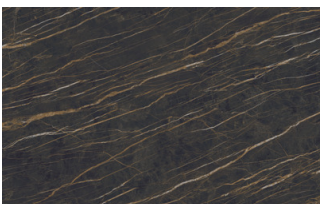

Heat-treated oak

Canaletto Walnut

Stoneware

STONEWARE

Matt stoneware

Azalai nero

Jasper moka

Storm grigio

Storm nero

Senda grigio

Pacific bianco

Glossy stoneware

Noir desir

Calacatta oro

Breche capraia

Textured finishes