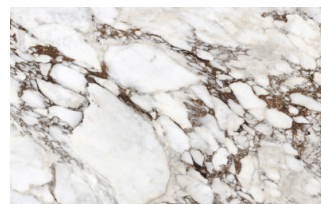

Heat-treated oak

Canaletto Walnut

Stoneware

STONEWARE

Matt stoneware

Azalai nero

Jasper moka

Storm grigio

Storm nero

Senda grigio

Pacific bianco

Glossy stoneware

Noir desir

Calacatta oro

Breche capraia

Textured finishes