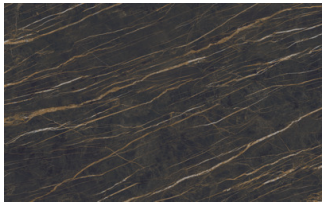

Oak carbone

WOODS 2

Woods 2

Heat - treated oak

Canaletto walnut

Stoneware

STONEWARE

Matt stoneware

Azalai nero

Jasper moka

Storm grigio

Storm nero

Senda grigio

Pacific bianco

Glossy stoneware

Noir desir

Calacatta oro

Breche capraia

Glasses

LACQUERED GLASSES

Lacquered glasses

Bianco

Ghiaccio

Sabbia