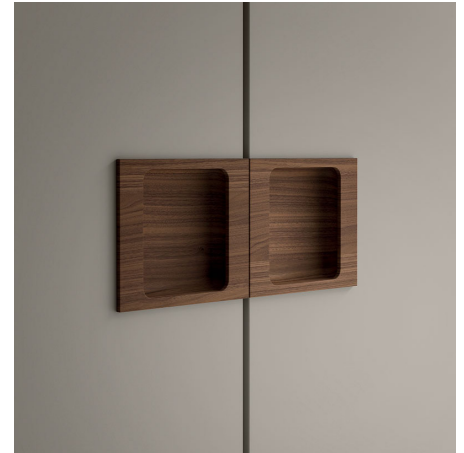

Wardrobes

Geo

A closet with sliding or coplanar doors of your choice. You can also customize the style, either essential or with contrasting horizontal and vertical inserts. The integrated handle is another element to be characterized with your preferred finish.

CLASSIC OR MODERN SMOOTH DOOR

The closet with Geo coplanar or sliding door and two small integrated Dama handles can become classic or modern depending on the finishes and inserts inserted. It has standard interior equipment with one shelf and two hanging tubes, which can be customized as desired with many accessories.

SMOOTH DOOR WITH INTEGRATED HANDLE

Essential lines for the Geo closet with sliding or coplanar doors. In the pictures it is made of white matt lacquer with integrated handle. The latter, for the side doors, is the Dama model in matching color, for the central one is the Epsilon model in brown metal.

DOOR WITH HORIZONTAL INSERTS

The Geo coplanar or sliding door with insert defines a closet that is linear, but with character. In the images, the horizontal panel is in polished Calacatta Oro stoneware with integrated Dama handle in white matt lacquer, like the rest of the door.