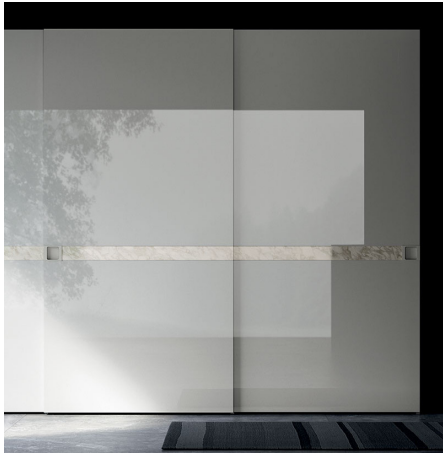

CLASSIC OR MODERN SMOOTH DOOR

The closet with Geo coplanar or sliding door and two small integrated Dama handles can become classic or modern depending on the finishes and inserts inserted. It has standard interior equipment with one shelf and two hanging tubes, which can be customized as desired with many accessories.

SMOOTH DOOR WITH INTEGRATED HANDLE

Essential lines for the Geo closet with sliding or coplanar doors. In the pictures it is made of white matt lacquer with integrated handle. The latter, for the side doors, is the Dama model in matching color, for the central one is the Epsilon model in brown metal.

DOOR WITH HORIZONTAL INSERTS

The Geo coplanar or sliding door with insert defines a closet that is linear, but with character. In the images, the horizontal panel is in polished Calacatta Oro stoneware with integrated Dama handle in white matt lacquer, like the rest of the door.