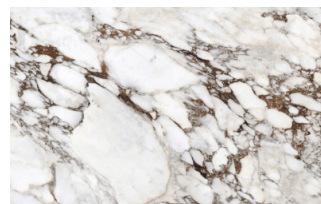

Canaletto walnut

Stoneware

STONEWARE

Matt stoneware

Azalai nero

Jasper moka

Storm grigio

Storm nero

Senda grigio

Pacific bianco

Glossy stoneware

Noir desir

Calacatta oro

Breche capraia

Glasses

LACQUERED GLASSES