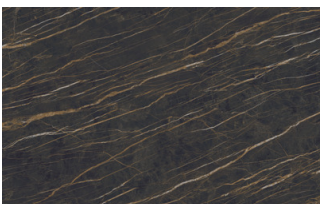

Glossy stoneware

Noir desir