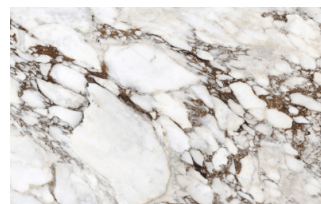

Breche capraia

Glasses

TRASPARENT GLASSES

Trasparent glasses