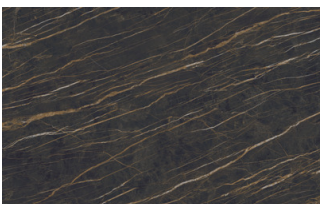

Titanio

Piombo

Nichel

ossido ottone

ossido bronzo

Woods

WOODS 1

Woods 1

Canaletto walnut

Stoneware

STONEWARE

Matt stoneware

Azalai nero

Jasper moka

Storm grigio

Storm nero

Senda grigio

Pacific bianco

Glossy stoneware

Noir desir

Calacatta oro

Breche capraia

Textured finishes

TEXTURED FINISHES