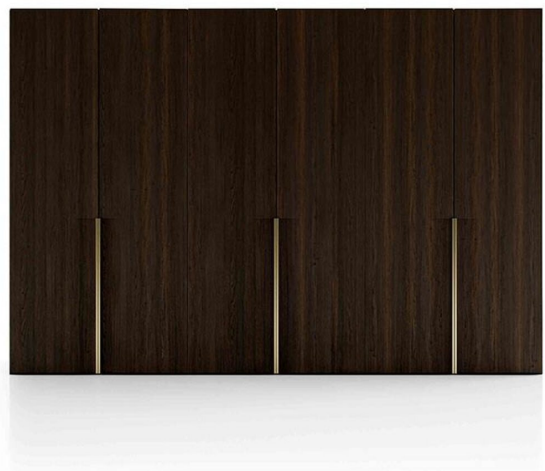

Wardrobes

Freccia

A hinged door with integrated handle that is very versatile because depending on the finish you choose you can change the style of your closet, minimal, classic or contemporary with flair. Arrow always manages to impart character to the room.

FRECCIA DOOR CABINET MODULES

The Arrow door can be used either as a single swing door or as a double swing door. Modularity also includes an external corner piece. In these images, however, we have an anthracite gray niche composition with brass handle, interrupted by a heat-treated oak open compartment with shelves and integrated lighting.

HANDLE INSERTED IN THE DOOR

The metal handle is inserted into the door characterized by a soft and light vertical groove in its lower section that accompanies the handle itself. In the pictures, all white version in white matt lacquer.