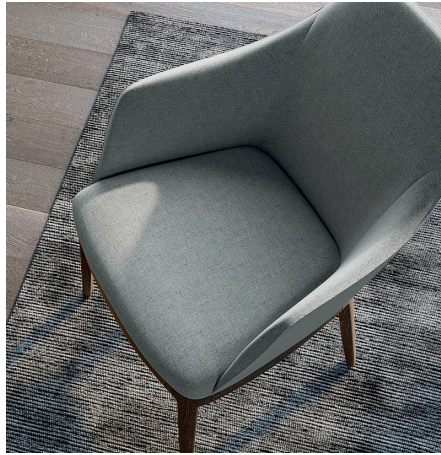

Chairs

Gulp

Gulp is a comfortable chair that takes its space. In the armchair version even more so. The finely crafted wooden base is well placed on the ground. The seat is sloped, to be upholstered in fabric, leather or faux leather.

GULP ARMCHAIR

The elegant and classic armchair version emphasizes the comfort of the chair model. The wraparound back continues into the sides in two high armrests that welcome with confidence and an essential, soft and light line.