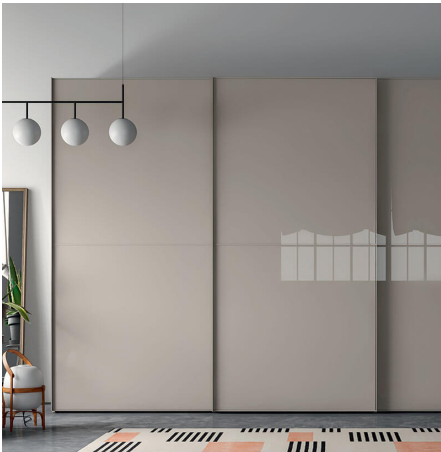

Wardrobes

Telaio

Telaio is a closet with a sliding door, characterized by its aluminum frame that seems to embrace the structure and also acts as a handle. The door in two versions is available in wood essences, all lacquers, lacquered glass or mirror.

TELAIO 0 DOOR

The closet with 0-Frame is composed of a door consisting of a single panel. In the pictures, the effect is visually light and bright because it is a closet with white glass doors that reflect ambient light. The frame is in dark grey matt lacquer.

TELAIO A DOOR

The closet with Frame A consists of a door made of two overlapping panels. In the images, again a closet with sliding glass doors, in this case lacquered light sand, and aluminum frame lacquered matt silk grey.