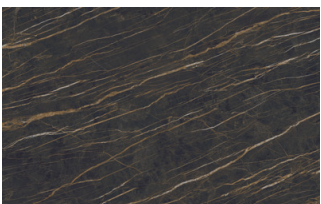

Woods 2

Heat-treated oak

Canaletto Walnut

Stoneware

STONEWARE

Matt stoneware

Azalai nero

Jasper moka

Storm grigio

Storm nero

Senda grigio

Pacific bianco

Glossy stoneware

Noir desir

Calacatta oro

Breche capraia