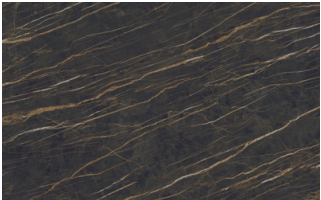

Oak cenere

Oak castoro

Natural oak

Oak carbone

WOODS 2

Woods 2

Heat-treated oak

Canaletto Walnut

Stoneware

STONEWARE

Matt stoneware

Azalai nero

Jasper moka

Storm grigio

Storm nero

Senda grigio

Pacific bianco

Glossy stoneware

Noir desir

Calacatta oro

Breche capraia

Glasses

LACQUERED GLASSES

Lacquered glasses