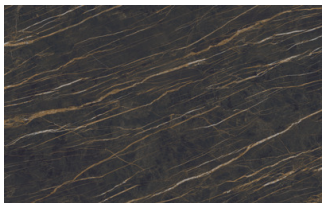

WOODS 2

Woods 2

Heat - treated oak

Canaletto walnut

Stoneware

STONEWARE

Matt stoneware

Azalai nero

Jasper moka

Storm grigio

Storm nero

Senda grigio

Pacific bianco

Glossy stoneware

Noir desir

Calacatta oro